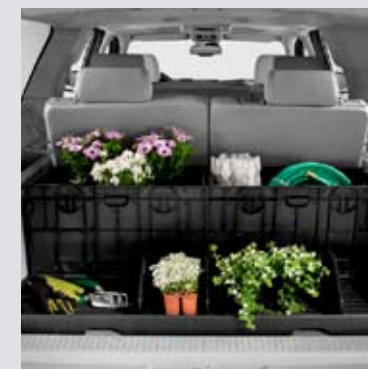

DUAL HEADREST DVD

LCD monitors and DVD players are mounted on the rear of the front-seat headrests. Wireless headphones allow rear passengers to enjoy the audio.

HITCH-MOUNTED BICYCLE CARRIER†

Holds up to four bicycles. A tilt-down lever allows access to the cargo area without removing the carrier. Requires a hitch-mounted license plate holder.

HITCH-MOUNTED SKI CARRIER†

Holds five pairs of skis or four snowboards. A tilt-down lever allows access to the cargo area without removing the carrier. Requires a hitch-mounted bicycle carrier and license plate holder.