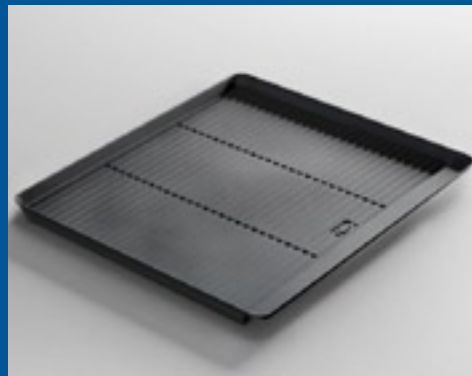

ALL-WEATHER FLOOR MATS

These floor mats conform to the floor of your Tahoe. They feature a custom, deep-patterned grid designed to help collect rain, mud, snow, and debris. Nibs on the back help hold them in place.

MOLDED CARPET FLOOR MATS

These custom-molded carpet floor mats provide an exact fit to the floor of your Tahoe for excellent fit and function. The moisture-barrier carpet and raised edges help keep mud, snow, and debris contained for easy cleaning. Front mats feature the Chevy Bowtie logo.

DOOR STEP SHIELDS

Protect your door step area from damage during entry and exit with these brushed stainless steel step shields. Designed and engineered specifically for your Tahoe.

CARGO TRAY

Help contain cargo and spills with this custom-molded cargo tray designed with a raised outer lip. Heavy-duty, nonskid surface fits the exact dimensions of your Tahoe.