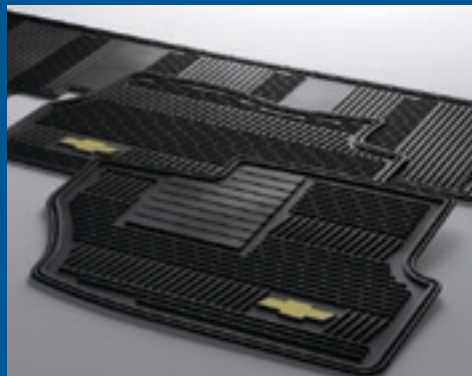

ALL-WEATHER FLOOR MATS

These floor mats conform to the floor of your Tahoe. They feature a custom, deep-patterned grid designed to help collect rain, mud, snow, and debris. Nibs on the back help hold them in place.

MOLDED CARPET FLOOR MATS

These custom-molded carpet floor mats provide an exact fit to the floor of your Tahoe for excellent fit and function. The moisture-barrier carpet and raised edges help keep mud, snow, and debris contained for easy cleaning. Front mats feature the Chevy Bowtie logo.

DOOR STEP SHIELDS

Protect your door step area from damage during entry and exit with these brushed stainless steel step shields. Designed and engineered specifically for your Tahoe.

CARGO TRAY

Help contain cargo and spills with this custom-molded cargo tray designed with a raised outer lip. Heavy-duty, nonskid surface fits the exact dimensions of your Tahoe.