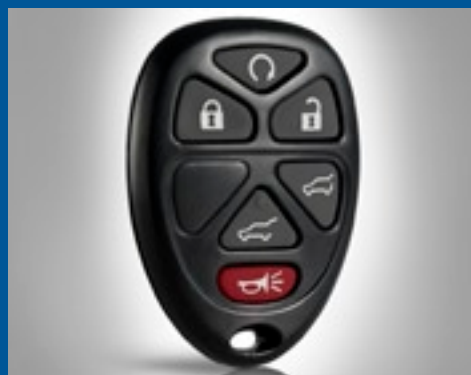

ALL-WEATHER FLOOR MATS

These floor mats conform to the floor of your Tahoe. They feature a custom, deep-patterned grid designed to help collect rain, mud, snow, and debris. Nibs on the back help hold them in place.

MOLDED CARPET FLOOR MATS

These custom-molded carpet floor mats provide an exact fit to the floor of your Tahoe for excellent fit and function. The moisture-barrier carpet and raised edges help keep mud, snow, and debris contained for easy cleaning. Front mats feature the Chevy Bowtie logo.

DOOR STEP SHIELDS

Protect your door step area from damage during entry and exit with these brushed stainless steel step shields. Designed and engineered specifically for your Tahoe.

CARGO TRAY

Help contain cargo and spills with this custom-molded cargo tray designed with a raised outer lip. Heavy-duty, nonskid surface fits the exact dimensions of your Tahoe.

DUAL DVD HEADREST SYSTEM

Make time fly for your rear-seat passengers with a DVD rear entertainment system. The dual DVD headrest system features two 7-inch color monitors, two top-loading DVD/CD/MP3 players, two wireless headphones, and one remote control. Each adjustable headrest unit includes audio-visual (AV) input/output and wired headphone jacks.

PORTABLE DVD PLAYER AND DOCKING STATION

Portable DVD player integrates into overhead system for on- and off-road use. Includes two wireless headphones and remote control. Must be used with docking station. Docking station secures portable DVD player. Includes front-seat override control and dome lights, color to match headliner trim.

REMOTE START