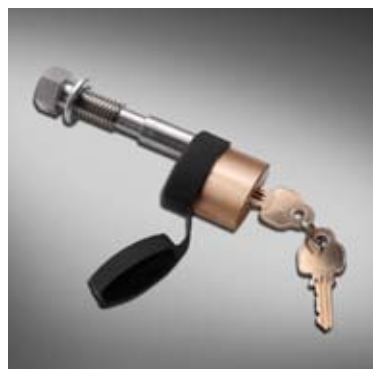

LOCKING HITCH PIN

Protect the trailer hitch carrier products for your Sierra with this heavy-duty trailer locking hitch pin. Securely locks your ball-mount assembly or your hitch-mounted bicycle or ski carrier to your vehicle's trailer hitch receiver.