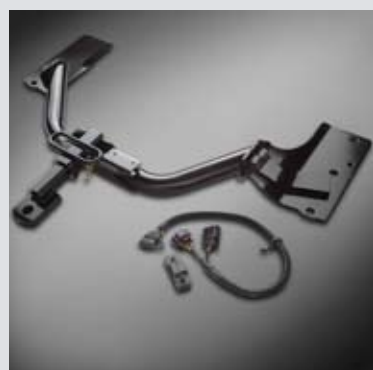

HITCH TRAILERING PACKAGE**

This welded structural steel hitch trawling package for your Canyon features a standard receiver that fits most ball-mount assemblies. Includes a wiring harness.