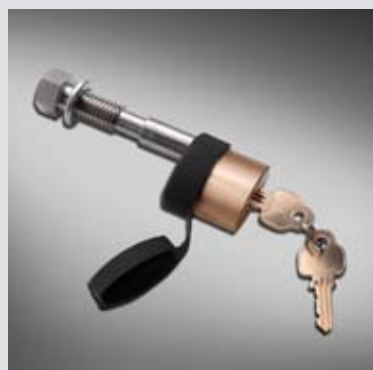

LOCKING HITCH PIN

Help protect the trailer hitch carrier products for your Canyon with this heavy-duty trailer locking hitch pin. Securely locks your ball-mount assembly or your hitch-mounted bicycle or ski carrier to your vehicle's trailer hitch receiver.