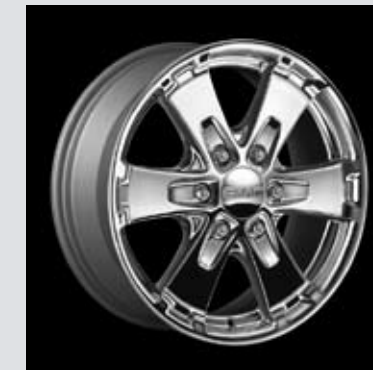

ST204

18-INCH CHROME WHEELS*

Personalize your Canyon with these attractive 18-inch chrome wheels. They are available in several six-spoke designs with matching GMC center caps.

ST400

ST207

MOLDED SPLASH GUARDS