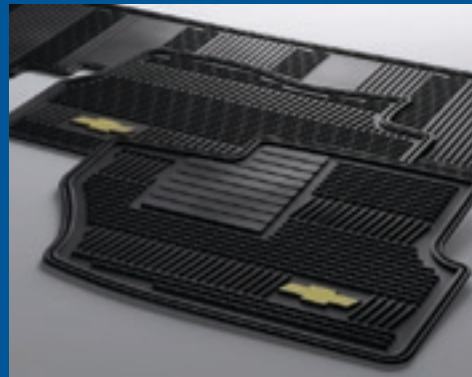

SIDE-WINDOW WEATHER DEFLECTORS

Let fresh air in and help keep rain, sleet, and snow out with these custom-molded, side-window weather deflectors. Available in Smoke and select body colors.

PREMIUM ALL-WEATHER FLOOR MATS

These floor mats conform to the floor of your Avalanche. They feature a custom, deep-patterned grid designed to help collect rain, mud, snow, and debris. Nibs on the back help hold them in place.

CONVENIENCE NET

Secure items in the bed of your vehicle with utility restraint netting. This unique net system extends across the width of your truck bed and features an envelope-style net to help retain cargo* properly. Can be located near the tailgate or behind the cab.

BED EXTENDER

Stretch the capacity* of your cargo bed with this bed extender. Compatible with the tonneau covers, it swings out to provide additional functional length over an open tailgate or swings in to create a contained cargo area.

HITCH-MOUNTED BICYCLE CARRIER*

This carrier holds up to four bicycles and easily fits into your vehicle's hitch. Hand-operated tilt-down lever allows access to the bed area without removing the carrier. Requires license plate holder.

HITCH-MOUNTED SKI CARRIER*

This carrier holds up to five pairs of skis or four snowboards, depending on equipment style. Hand-operated tilt-down lever allows access to the bed area without removing carrier. Requires hitch-mounted bicycle carrier and license plate holder.

*Cargo and load capacity limited by weight and distribution.

Avalanche shown with trailer hitch.