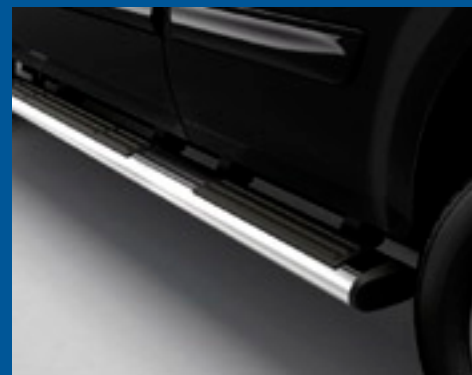

6" OVAL ASSIST STEPS
Stylish tubular assist steps help make it easier to get in and out of your Avalanche. Stainless steel construction has a lustrous chrome finish with textured polymer step pads to provide traction for added safety.

*The Cat-Back Exhaust System meets the 95 dbA noise limit imposed by some states on exhaust-system modifications, as measured by SAE J1169. Some states and local jurisdictions impose more stringent requirements. Be sure to check whether this aftermarket installation meets the noise limits where you will register and drive your vehicle. **When properly installed, this system will comply with local and state noise ordinances limiting noise from modified exhaust systems to 95 dbA. See your dealer for more details. †The driver is responsible for compliance with all local noise ordinances and may be fined where the air intake system exceeds local decibel limits. ††Hooks are for vehicle recovery only. To avoid the risk of injury, never use recovery hooks to tow the vehicle. For more information, see the "Recovery Hooks" section of your GM Owner's Manual.

MOLDED HOOD PROTECTOR
Deflect minor road debris and insects while helping to shield the hood of your Avalanche from stone chip damage with this custom-designed molded hood protector that provides precise fit by following your hood's contour. Available in Smoke, chrome, or select body colors. Not compatible with brush grille guard.